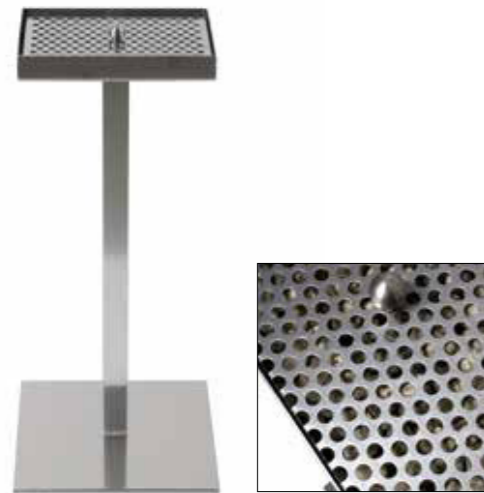

CLOTHES/LUGGAGE TROLLEY (cm 55 x 190 - 95) 

**LBA190005** - chromed, dark grey velour carpet  
**LBA19002** - gilt, dark green velour carpet

Materials: steel  
 Weight: 34 kg  
 Details: solid rubber wheels Ø cm 18,  
 surrounding shock absorber rubber

Options:  
**LBA1900130** - plexi plate 

POST (base cm 38 x 38 height cm 87)

**LBA84801**  
 Materials: steel  
 Weight: 6,5 kg  
 Finish: grained black

ROPE

**LBA85211 ... LBA85217** - black  
**LBA85241 ... LBA85247** - rope-colour  
 Materials: viscose fibers and linen  
 Dimensions: available in several sizes  
 Details: steel snap-ends

UMBRELLA STAND (cm 35 x 55 - 26)

**LBA86305**  
 Materials: steel  
 Weight: 5,6 kg  
 Finish: grained black  
 Details: with removable inner tray

UMBRELLA STAND (cm 16 x 60 - 49,5)

**LBA85620**  
 Materials: stainless steel  
 Weight: 6 kg  
 Finish: satin finished  
 Details: water-collecting tray in transparent plexi

ASHTRAY (base cm 24 x 27, height cm 71)

**LBA829**  
 Materials: stainless steel  
 Weight: 8 kg  
 Finish: satin finished  
 Details: removable grill

ASHTRAY (cm 15 x 70 - 15)

**LBAEMP182** - shiny chromed  
**LBAEMP183** - grained black  
 Materials: steel  
 Weight: 4,1 kg  
 Details: alluminium removable tray