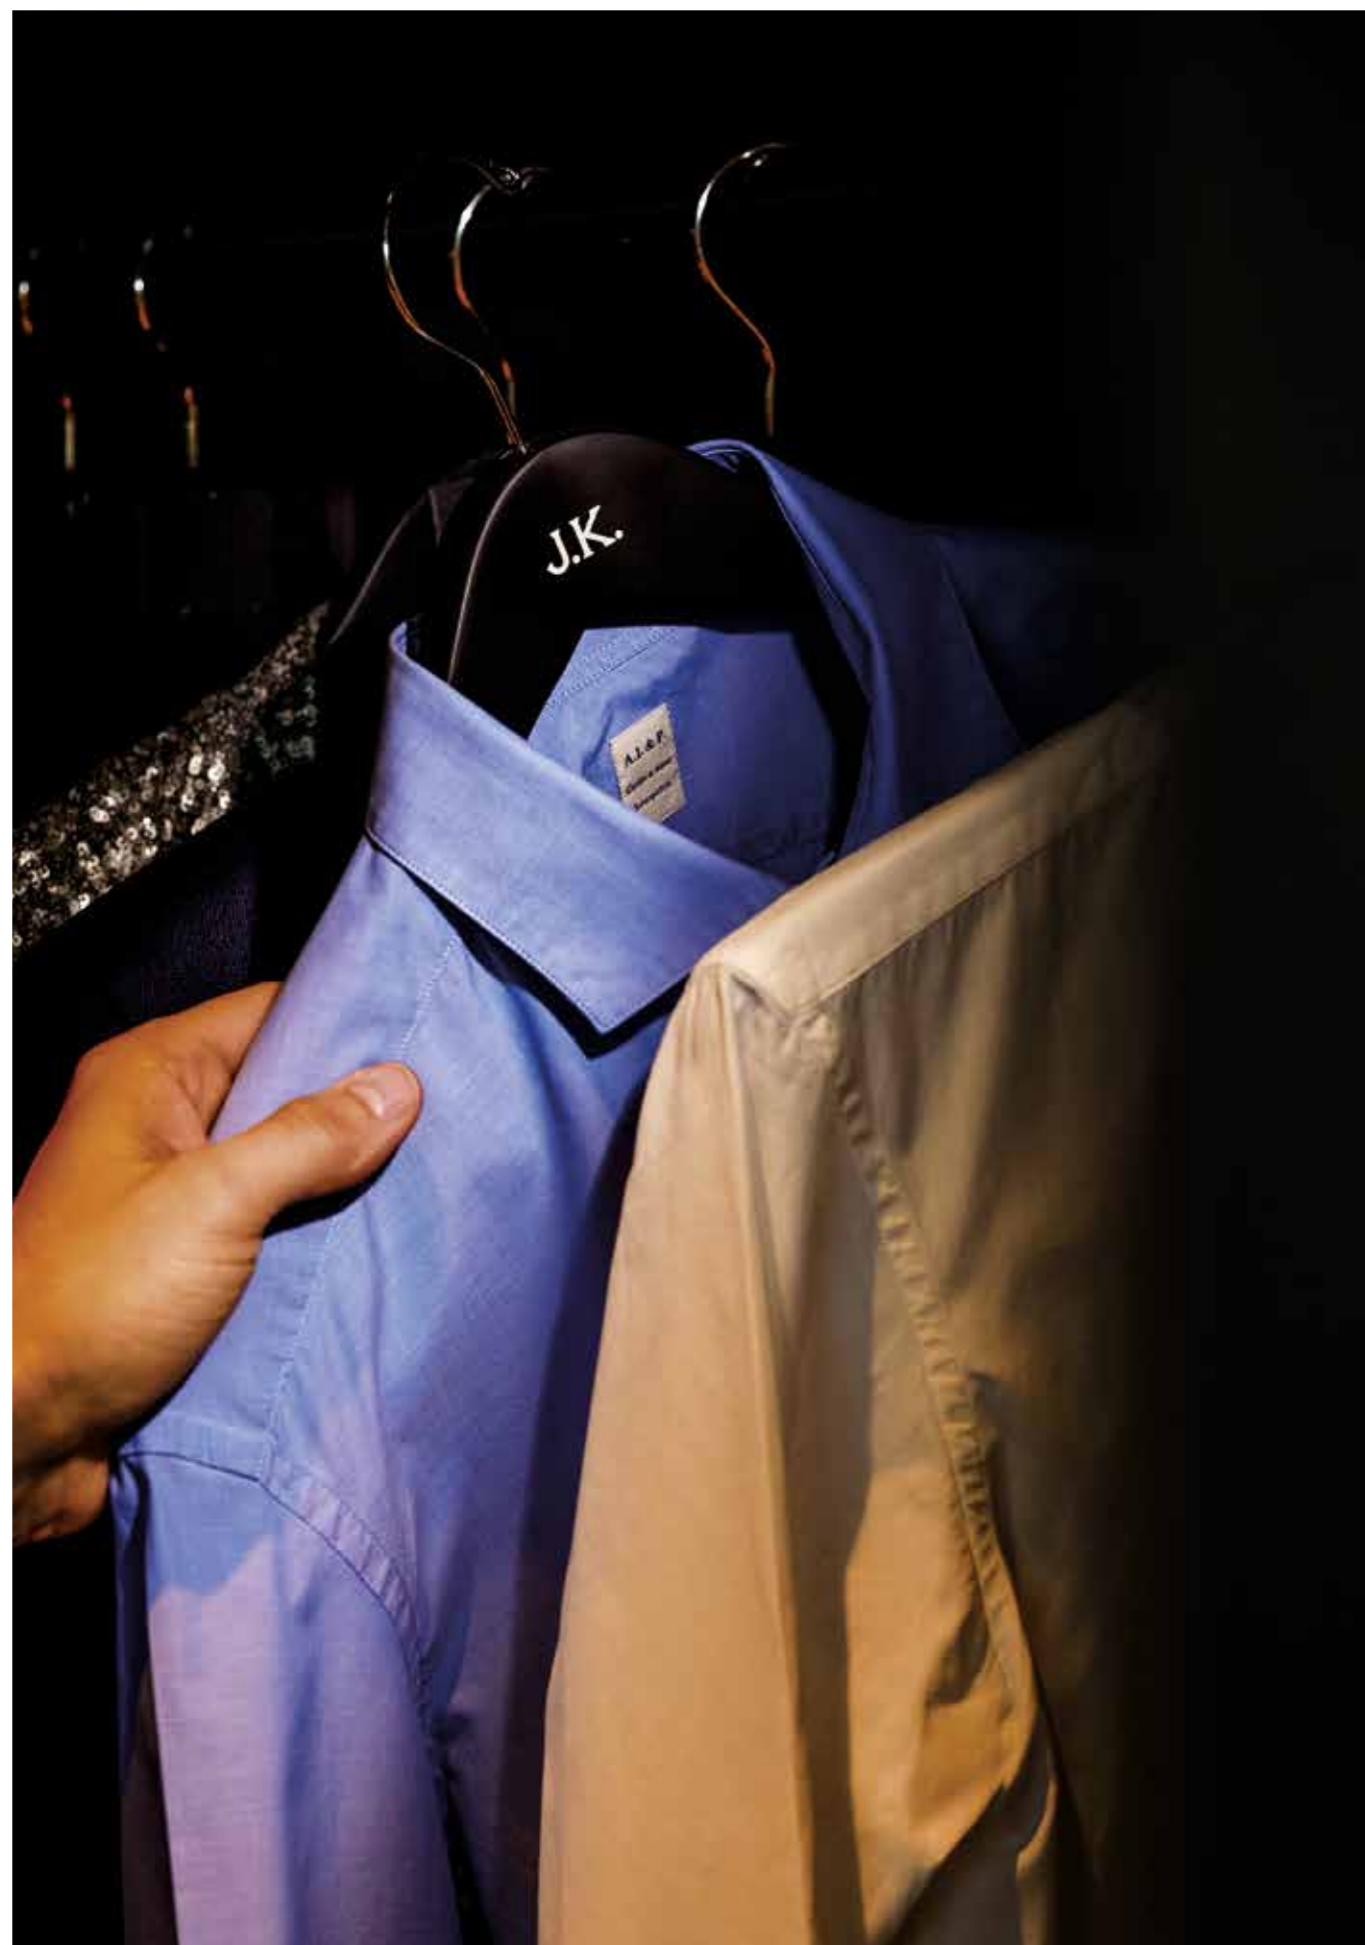

HANGER "XL" (width cm 45)

- **LBA106003** - man-chromed hook
- **LBA106004** - woman-chromed hook and clips

Materials: natural solid wood
Finish: raw finish
Customization: serigraphy printing

Options: neutral version

- **LBA106001** - man-chromed hook
- **LBA106002** - woman-chromed hook and clips