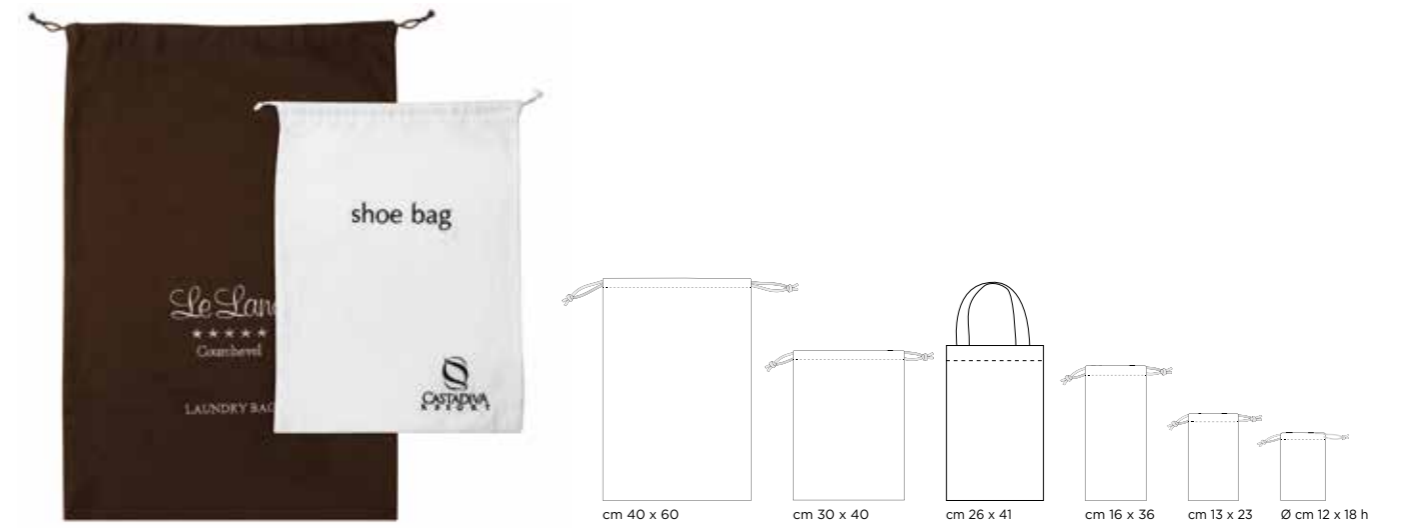

EMBROIDERED BAGS

LBA165022 - white laundry bag with strings
cm 40 x 60

LBA165024 - colored laundry bag with strings
cm 40 x 60

Materials: cotton 180 g / 6,35 oz
Customization: embroidery on one side
Details: with strings

LBA90451N - slipper bag with strings
embroidery on one side
cm 16 x 36

LBA6630210N - amenities bag with strings
serigraphy printing
cm 13 x 23

LBA6630212N - amenities bag with strings
embroidery
cm 13 x 23

LBA66235N - toilet paper roll bag with strings
embroidery
Ø cm 12 x 18 h

LBA24608N - newspaper sachet for 1/8 fold newspaper
with 1 handle
embroidery
cm 26 x 41

Materials: cotton 110 g / 3,88 oz

LBA17104 - white shoe bag with external and internal gauze
cm 30 x 40

LBA1710401 - colored shoe bag with external and internal gauze
cm 30 x 40

Materials: cotton cloth 90 g / 3,17 oz
Customization: embroidery on one side
Details: with strings