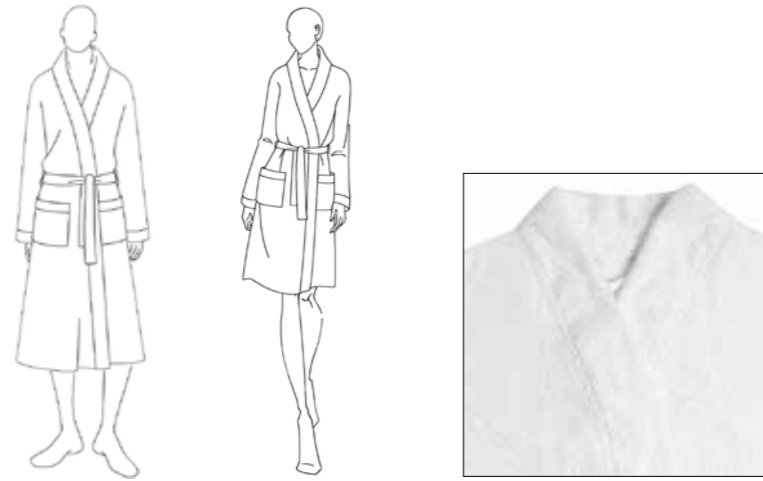

"KIOTO" KIMONO BATHROBE