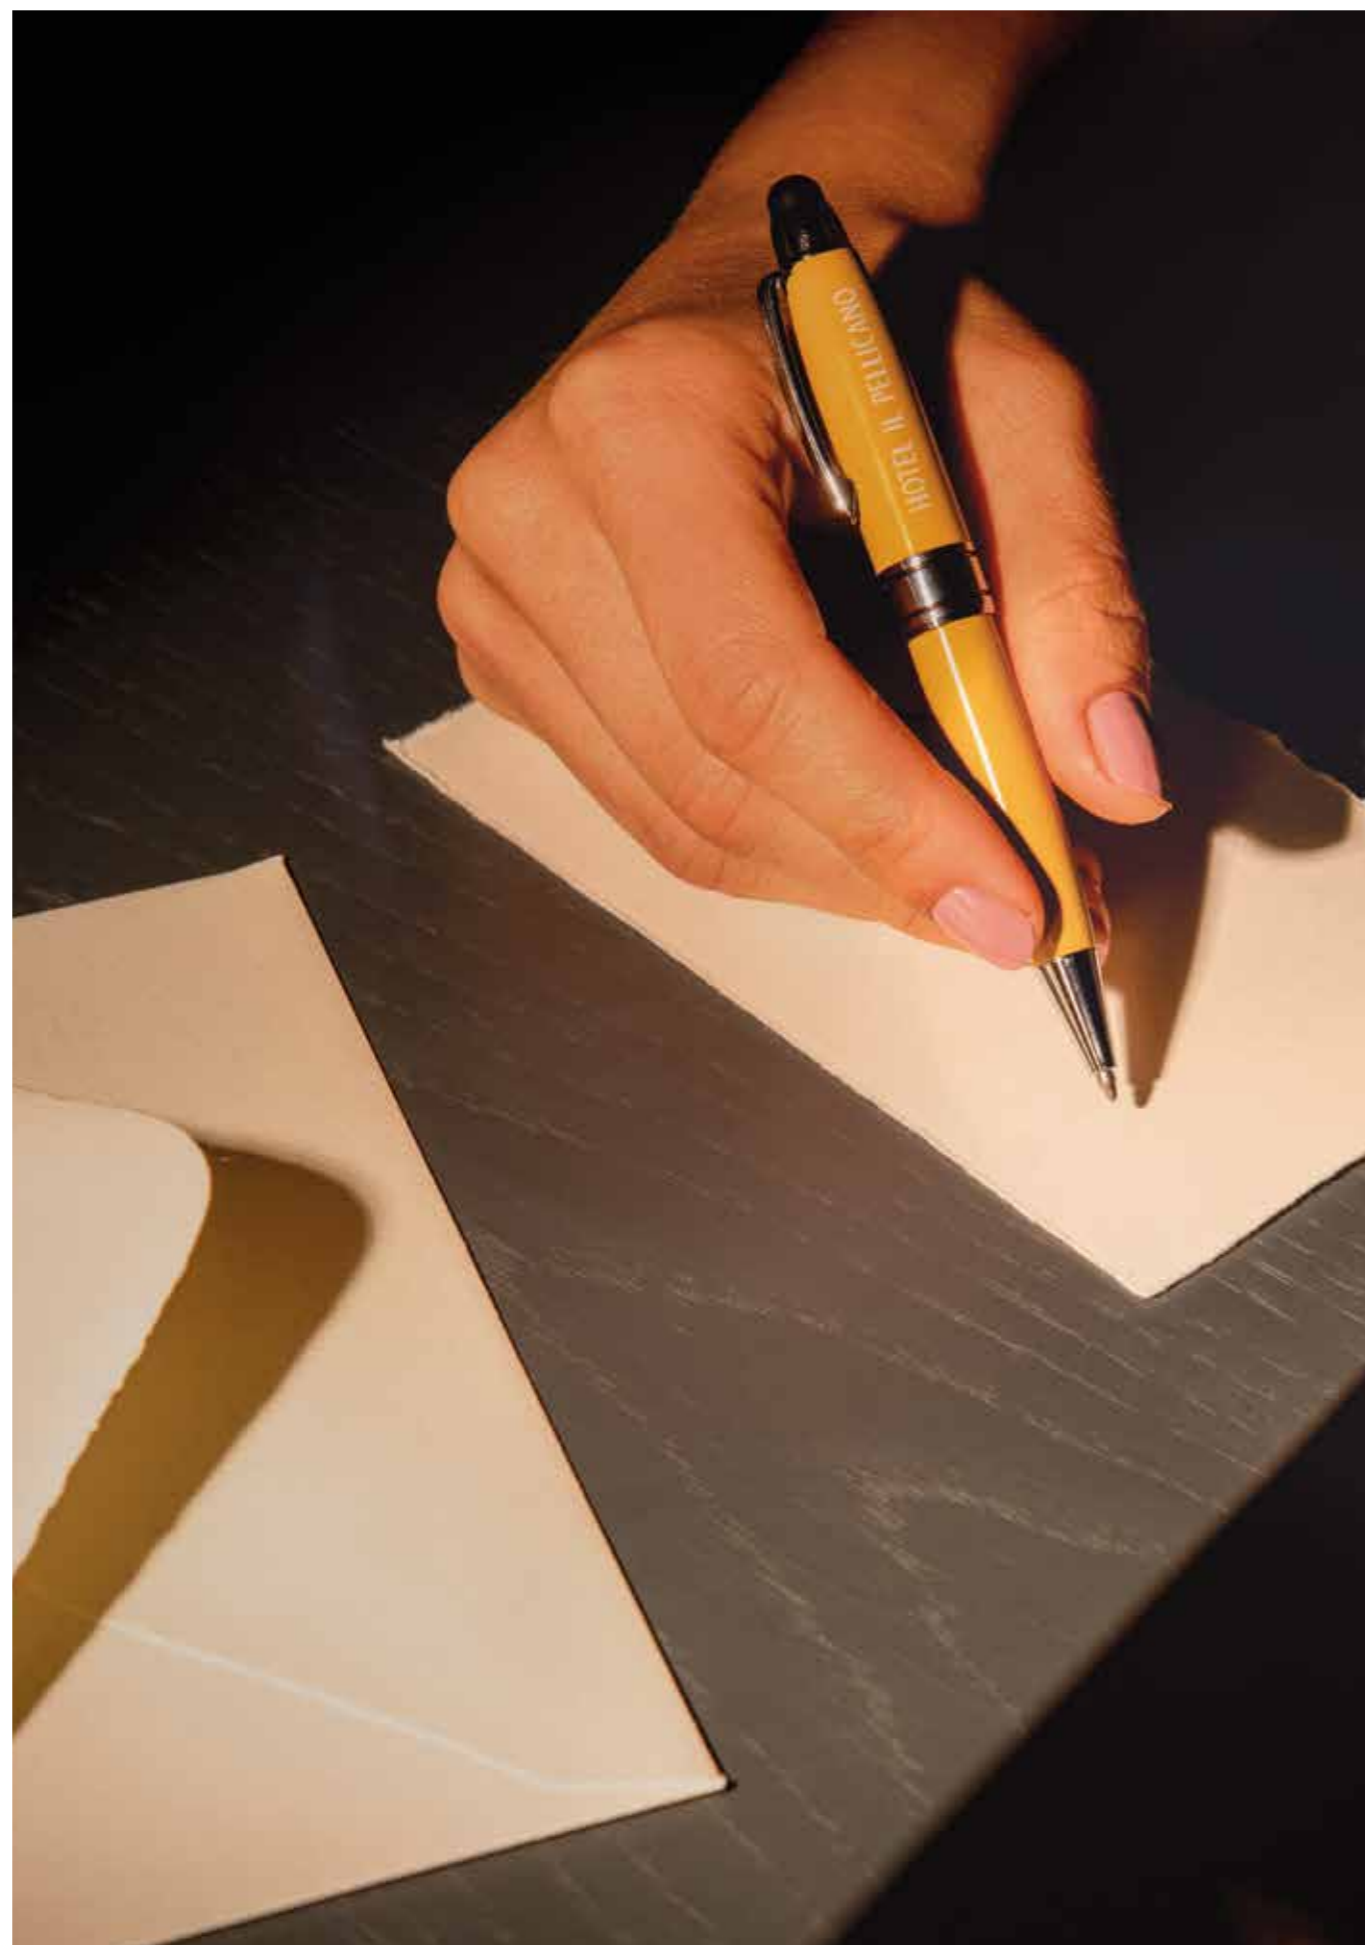

NOTEBOOK (cm 10 x 14,5)

LBA21520

Materials: cardboard paper 320 g / 11,28 oz
Customization: offset printing
Details: 50 lines or customized sheets,
closure with black elastic band