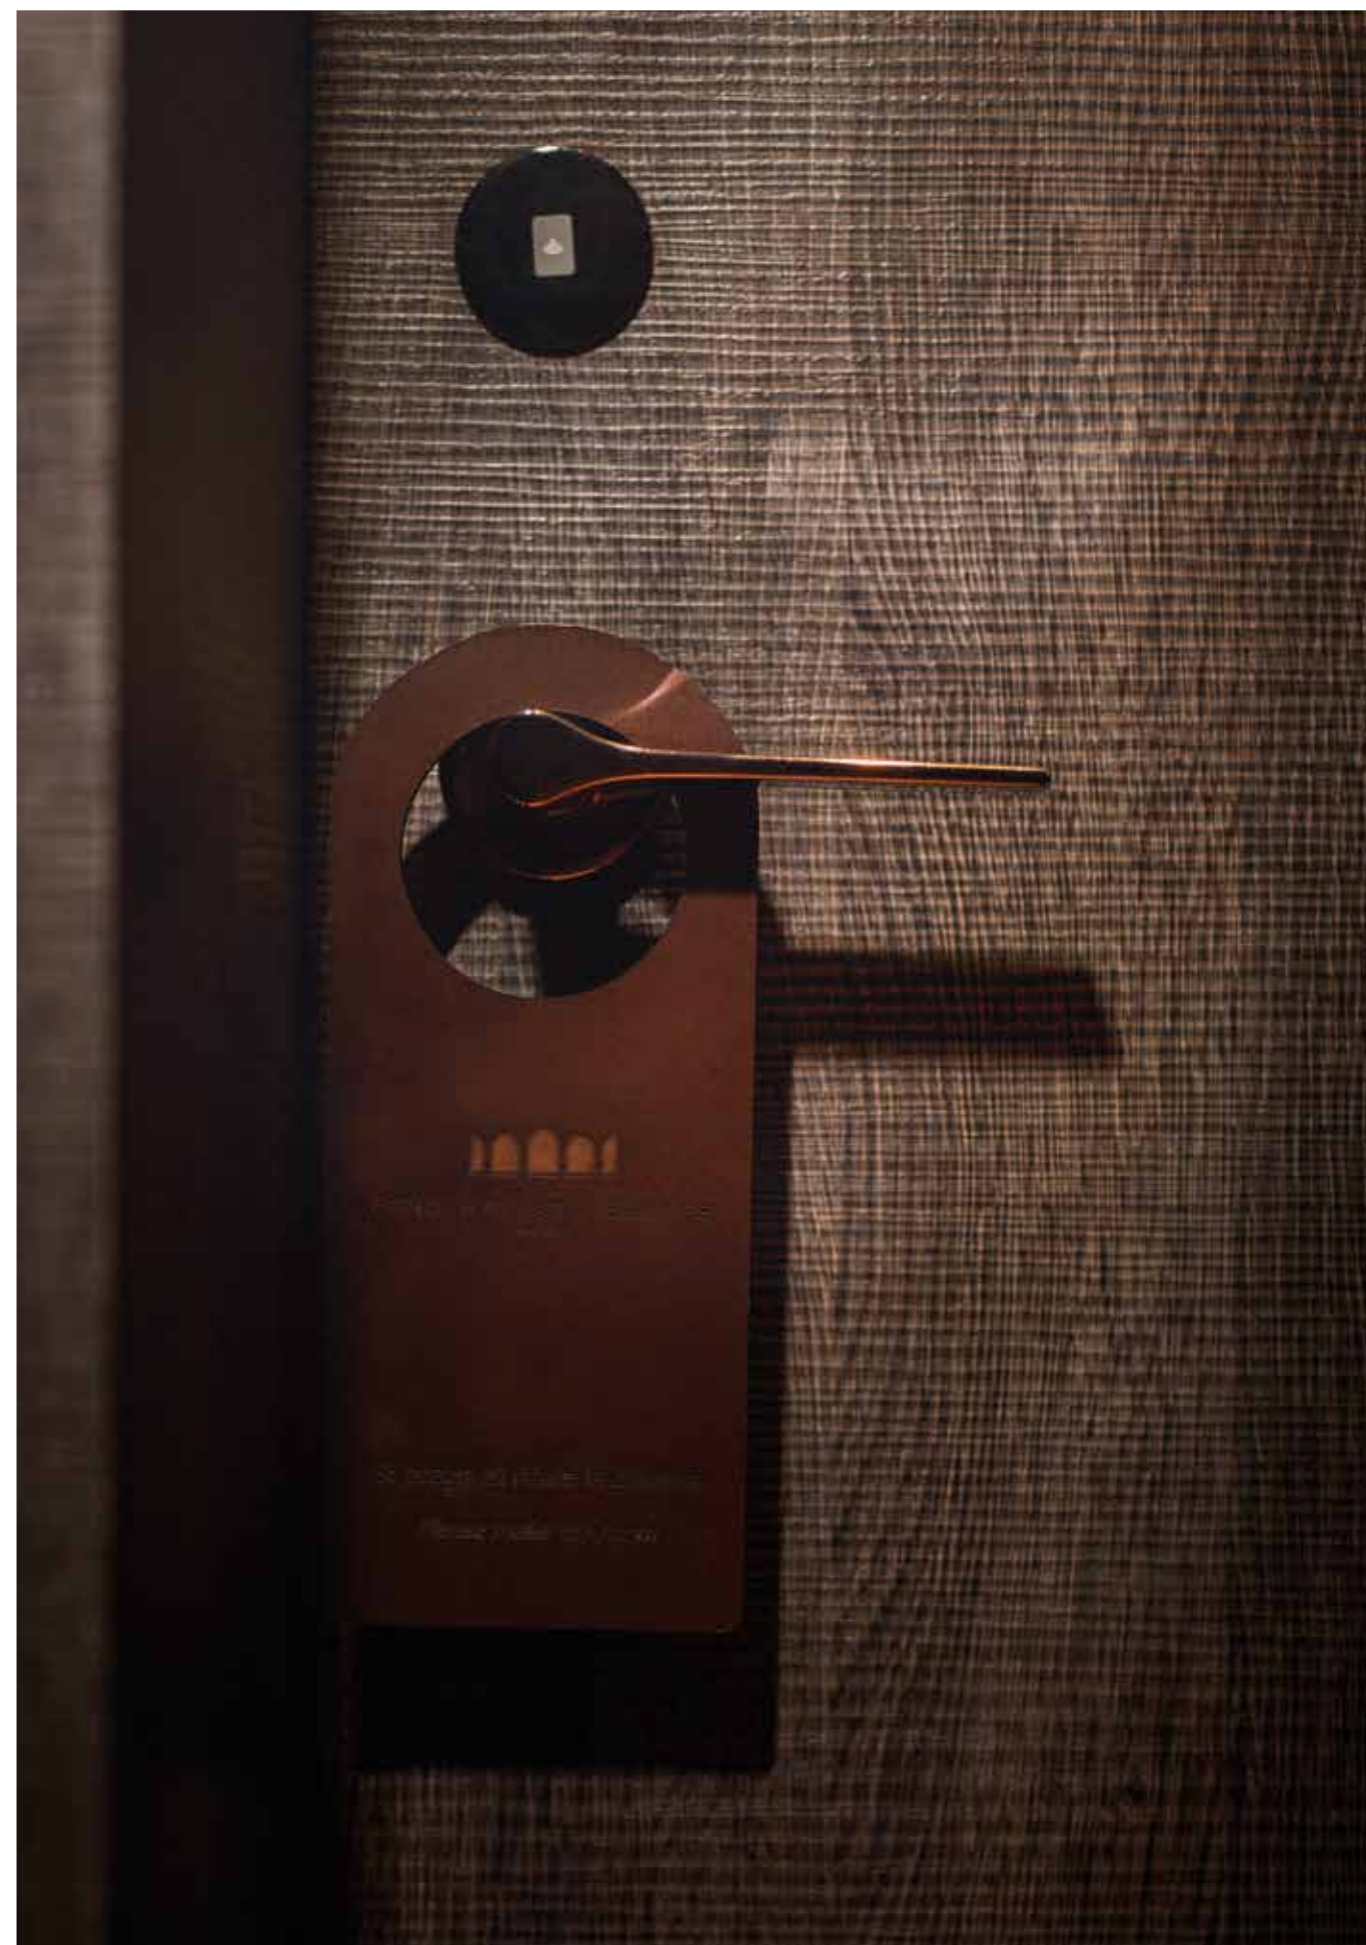

LBA28811

Materials: biogreen faux-leather
Customization: hot foil or blind printing
Details: 1 pocket

1 cognac bull - 2 black bull - 3 natural jute - 4 blue jute - 5 dark grey jute - 6 red calf - 7 dark green calf - 8 black saffiano

LBA20710N

Materials: cardboard paper 320 g / 11,28 oz
Customization: offset printing

A - **LBAEMP094N** - cm 6 x 9

Materials: glossy or matt coated paper 250 g / 8,81 oz

B - **LBAEMP09401N** - cm 7 x 9,5

Materials: pure cellulose cardboard 260 g / 9,17 oz

C - **LBAEMP09402N** - cm 7 x 10,5

Materials: pure cellulose cardboard 260 g / 9,17 oz

Customization: offset printing

B0201N

Packaging: flat rectangular box
Materials: cardboard paper 320 g / 11,28 oz, microfibre cloth
Customization: black print on coloured cloth
Details: dimensions cloth cm 18 x 13

Options: four-colour print on white cloth