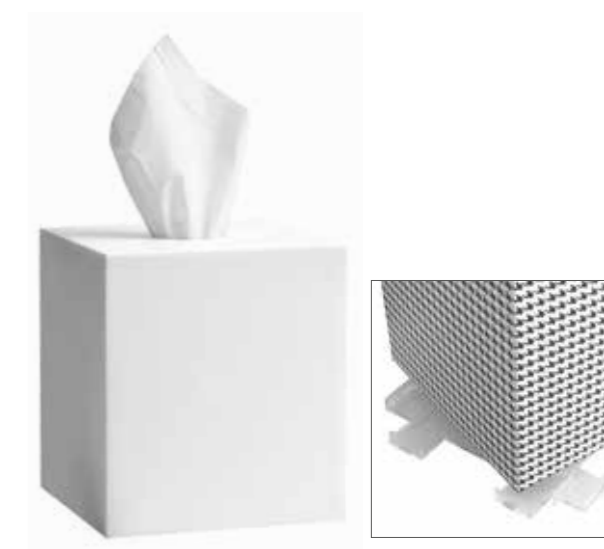

PAPER TISSUES DISPENSER (cm 13 x 14,5 - 13)

LBA9860405

Materials: white solid surface
Customization: engraving
Details: for **LBA98701N**

Options:
LBA98209 - PETG transparent tissue box riser