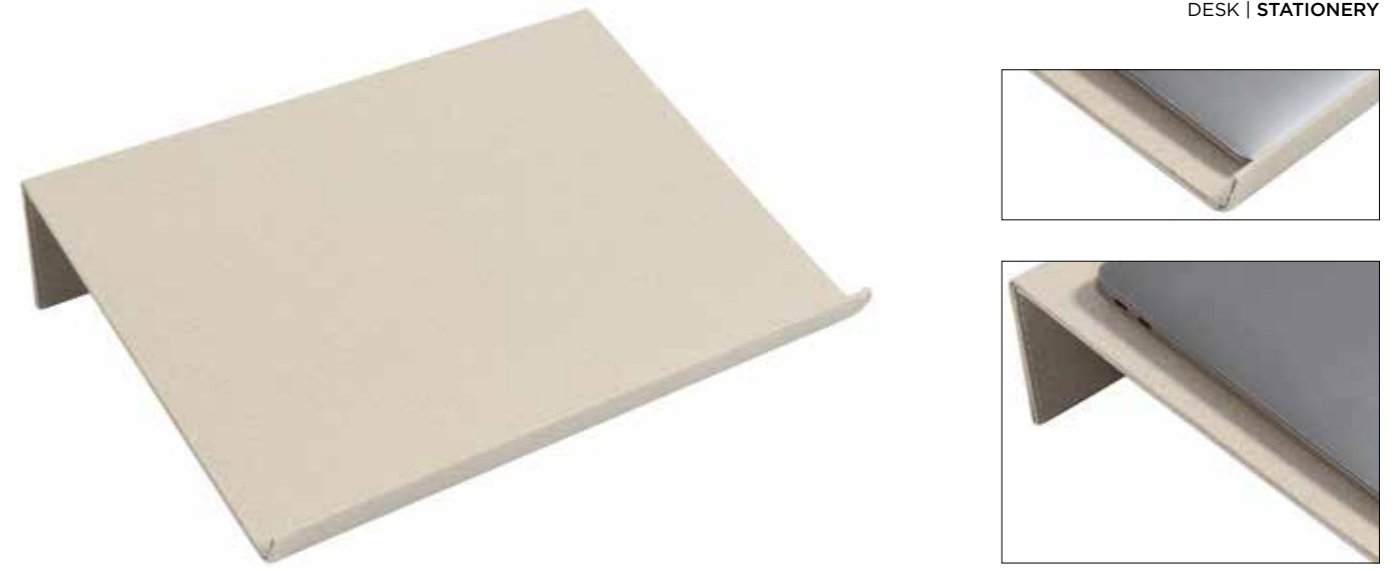

LAP-TOP DESK (cm 34,5 x 24,8)

LBA21507
Details: internal metal structure