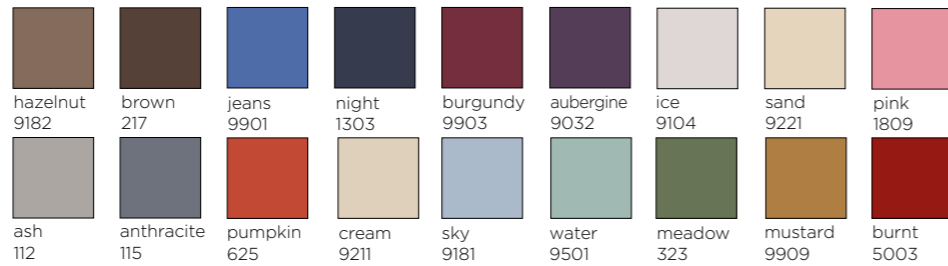

pearl grey

blue

natural white

black

mink

RELAX PLAID (cm 135 x 180)

#LAB0025001

Materials: 70% WO, 25% PA, 5% AF
Details: contrasting whipstitch