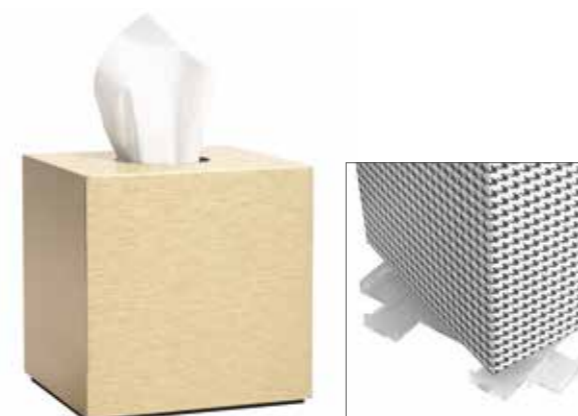

PAPER TISSUES DISPENSER (cm 13,2 x 13,5 - 12,2)

LBA9860403

Materials: gold alluminum
Details: for **LBA98701N**

Options:

LBA98209 - PETG transparent tissue box riser