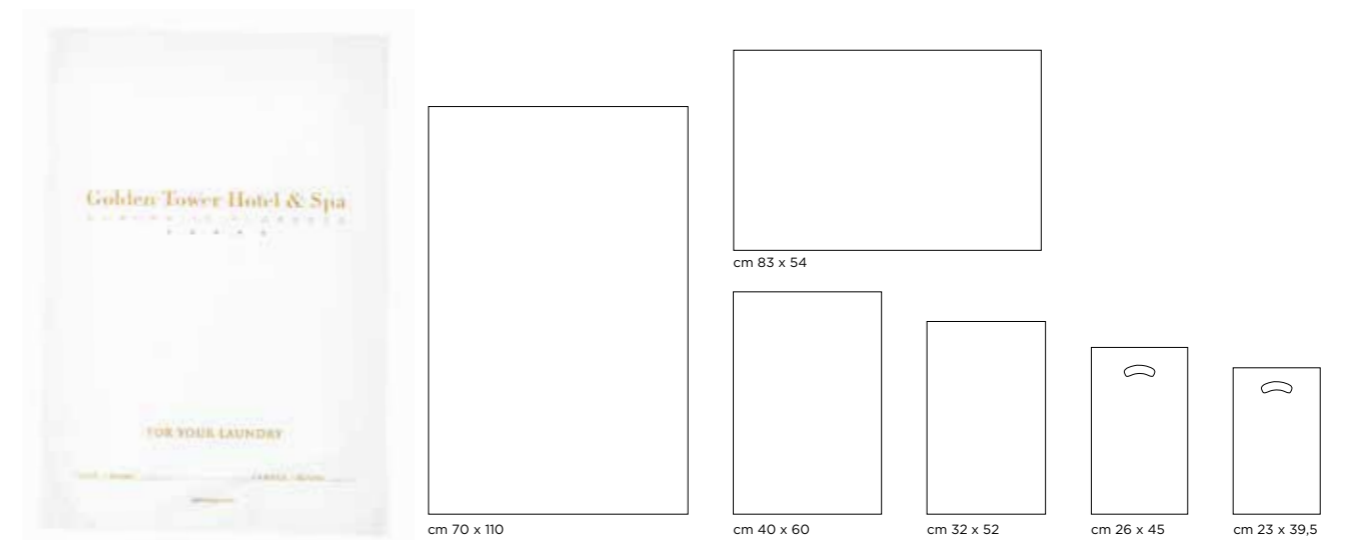

Materials: paper
 Customization: offset printing

PAPER LAUNDRY BAG WITH HANDLE (cm 45 x 50)

- LBA16450** - light brown
- LBA16451** - white

Materials: 100% recycled paper
 Customization: offset printing
 Details: die-cut handle