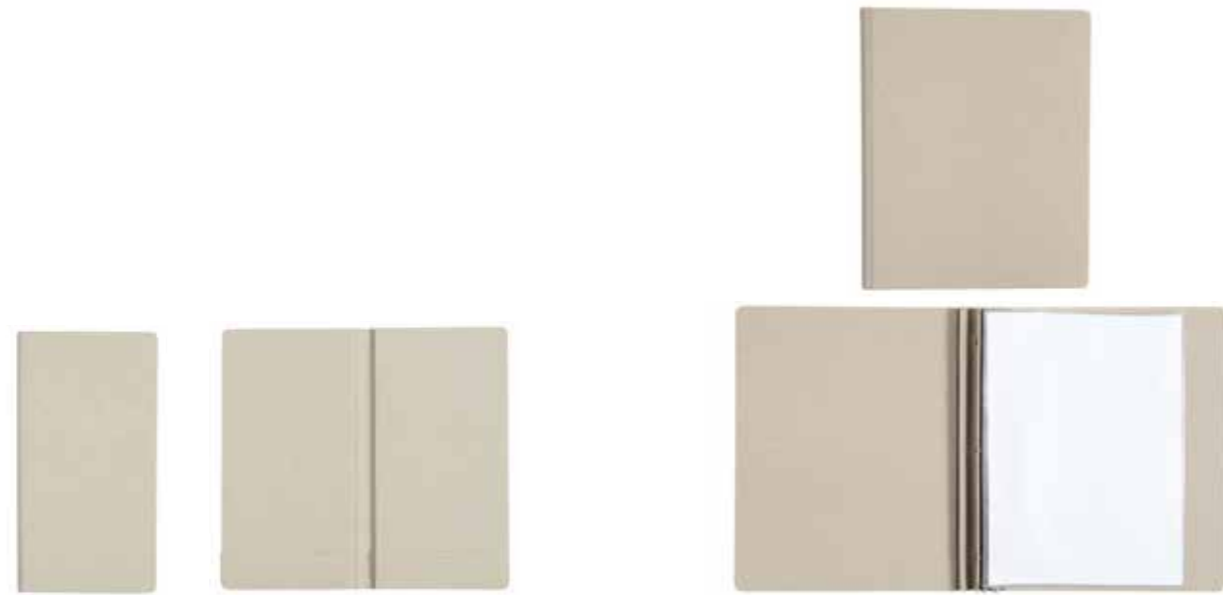

MENU/WINE LIST HOLDER (cm 26 x 31,8)

FOLDER HOLDER (cm 13,5 x 25,5)

LBA21501
Details: 2 internal pockets