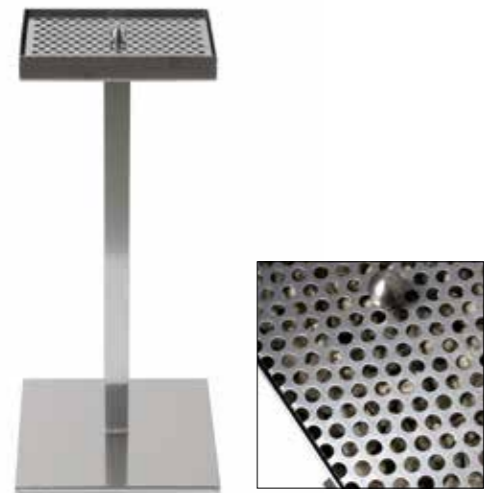

CLOTHES/LUGGAGE TROLLEY (cm 55 x 190 - 95) 

LBA190200

Materials: steel
 Weight: 30 kg
 Finish: gunmetal grey, dark grey velour carpet
 Details: solid rubber wheels Ø cm 18,
 surrounding shock absorber rubber

CLOTHES/LUGGAGE TROLLEY (cm 55 x 190 - 95) 

LBA190005 - chromed, dark grey velour carpet
LBA19002 - gilt, dark green velour carpet

Materials: steel
 Weight: 34 kg
 Details: solid rubber wheels Ø cm 18,
 surrounding shock absorber rubber

Options:
LBA1900130 - plexi plate 

POST (base cm 38 x 38 height cm 87)

LBA84801
 Materials: steel
 Weight: 6,5 kg
 Finish: grained black

ROPE

LBA85211 ... LBA85217 - black
LBA85241 ... LBA85247 - rope-colour
 Materials: viscose fibers and linen
 Dimensions: available in several sizes
 Details: steel snap-ends

UMBRELLA STAND (cm 35 x 55 - 26)

LBA86305
 Materials: steel
 Weight: 5,6 kg
 Finish: grained black
 Details: with removable inner tray

ASHTRAY (base cm 24 x 27, height cm 71)

LBA829
 Materials: stainless steel
 Weight: 8 kg
 Finish: satin finished
 Details: removable grill