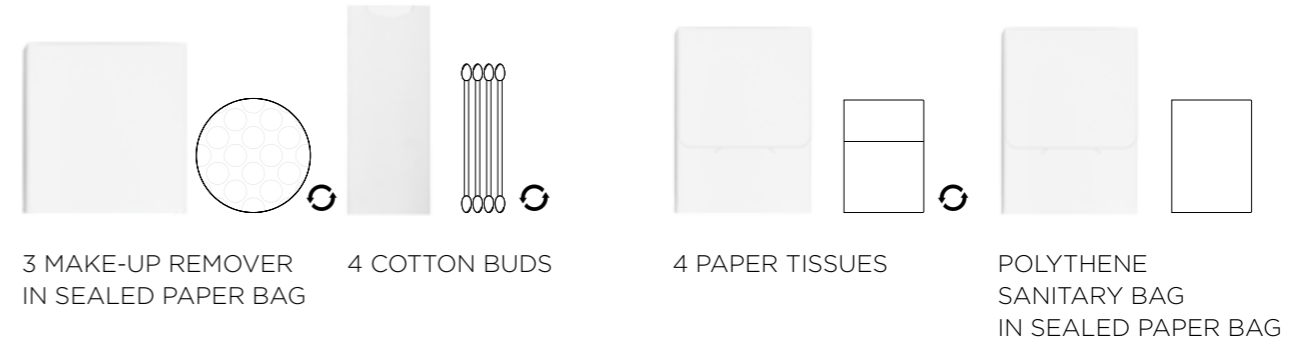

3 MAKE-UP REMOVER
IN SEALED PAPER BAG

4 COTTON BUDS

4 PAPER TISSUES

POLYTHENE
SANITARY BAG
IN SEALED PAPER BAG

L3 cm 8,3 x 8,3 - 1,5
LBA48404N

L5 cm 3,5 x 9
LBA890N

L2 cm 5,5 x 8,5 - 1,7
LBA91106N

L2 ccm 5,5 x 8,5 - 1,7
LBA9110507N

Materials: cardboard paper 320 g
Customization: offset printing
Options: recycled cardboard paper

Packaging: **L2** tall rectangular pochette
L3 flat square box
L5 rectangular pochette