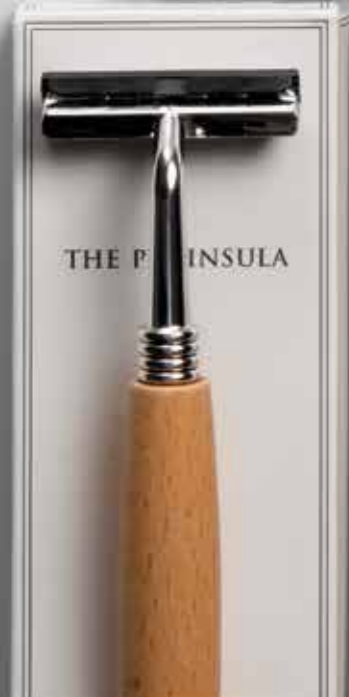

CODEC0141402
bamboo wood toothbrush
toothpaste 10 g / 0,35 oz

DENTAL KIT
(cm 3 x 20 - 3)  

CODEC0141403
bamboo wood toothbrush
Marvis toothpaste 10 g / 0,35 oz

PENINSULA

CLEANING CLOTH

CUSTOM LUX CARDBOARD COLLECTION