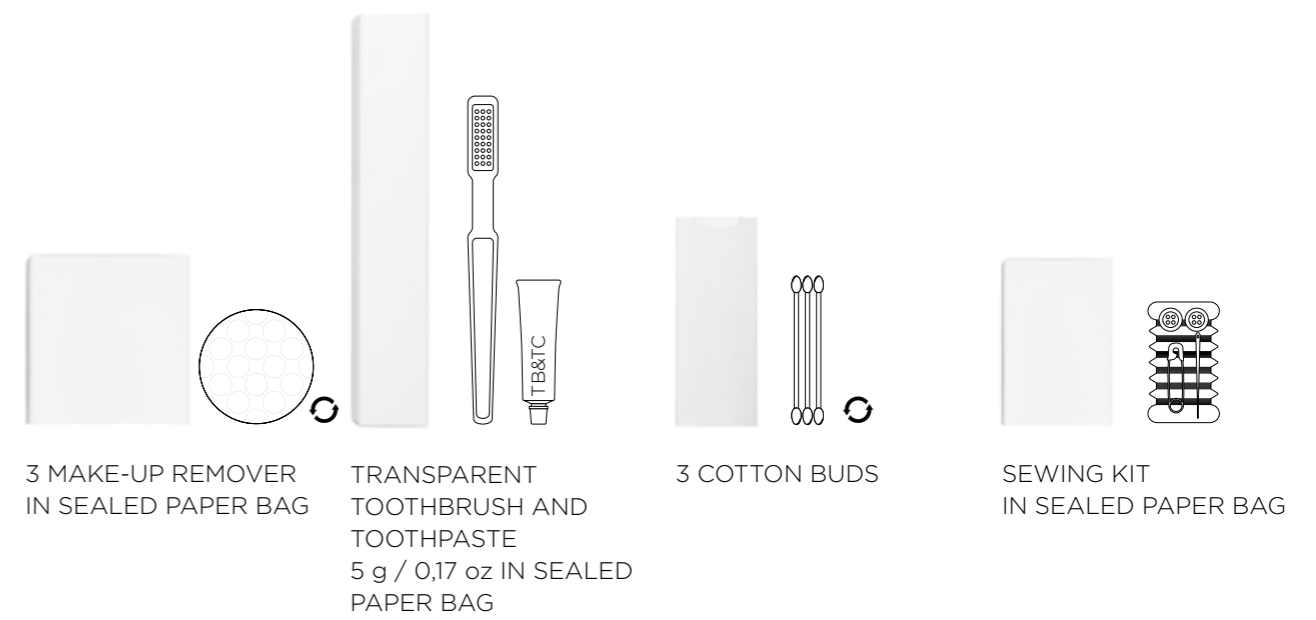

3 MAKE-UP REMOVER
IN SEALED PAPER BAG
TRANSPARENT
TOOTHBRUSH AND
TOOTHPASTE
5 g / 0,17 oz IN SEALED
PAPER BAG
3 COTTON BUDS
SEWING KIT
IN SEALED PAPER BAG

- **E10** cm 6,5 x 6,5 - 1,8
  LBAEMP08315N
- **E6** cm 16,5 x 2,7 - 2,7
  LBAEMP092N
- **E5** cm 3,5 x 9
  LBAEMP085N
- **E11** cm 4,5 x 6,3 - 1,5
  LBAEMP07410N

Materials: cardboard paper 260 g
Customization: offset printing

Packaging:

- **E5** rectangular pochette
- **E6** long rectangular box
- **E10** mini flat square box
- **E11** short flat rectangular box